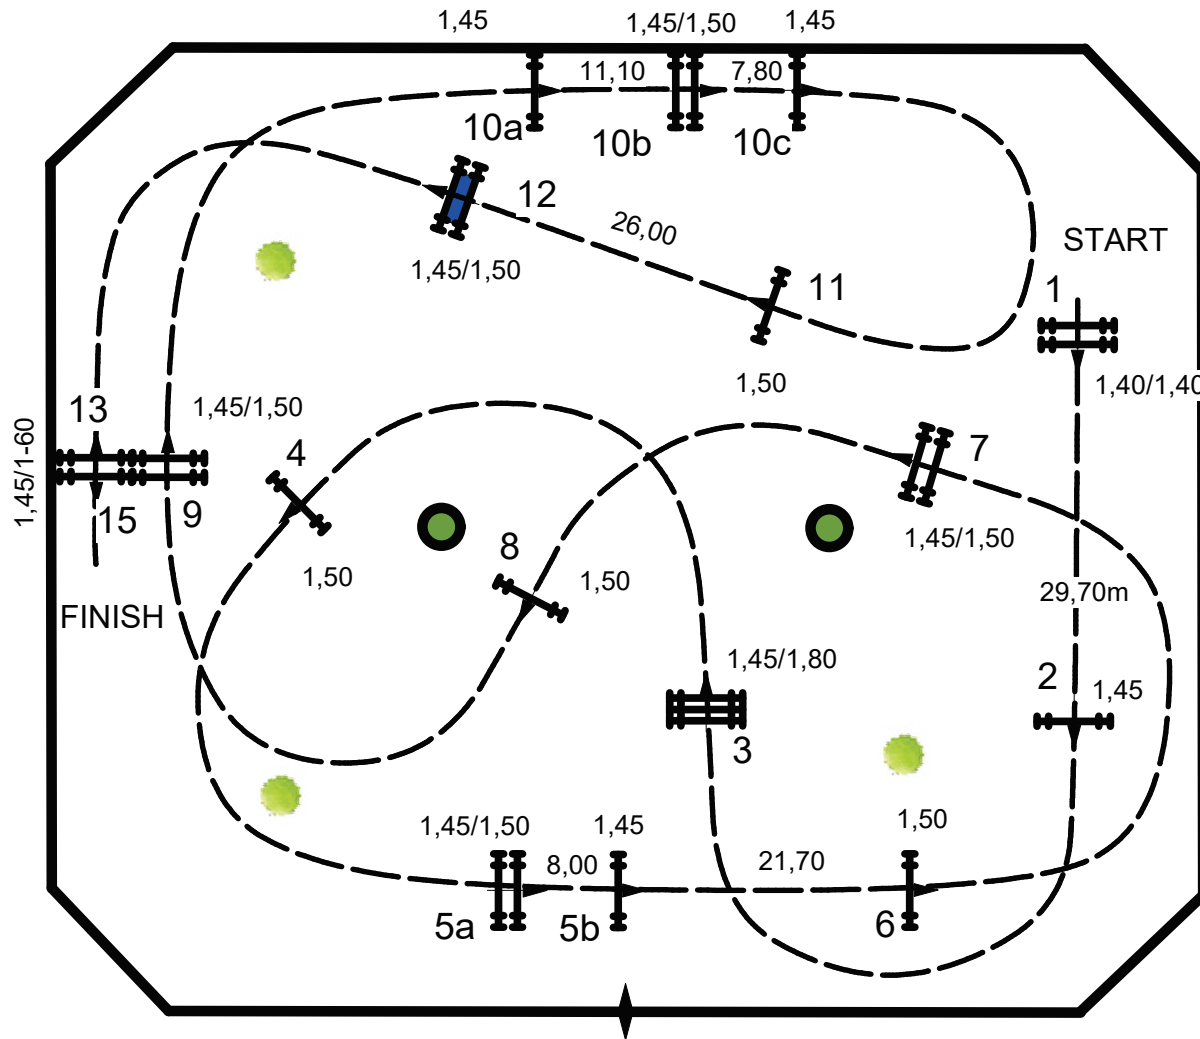

903 - \$25,000 Adequan Grand Prix II2A (Natl)

- TABLE: A
- NATIONAL RG:
- FEI RG / ART:

- HEIGHT: 1,50 m
- SPEED: 350m/min

- FIRST ROUND: 1 - 13
- DISTANCE: 500m
- TIME ALLOWED: 86 sec

- JUMP OFF: 15,4,5a,5b,6,7,1,2
- J/O DISTANCE: 300m
- J/O TIME ALLOWED: 52 sec